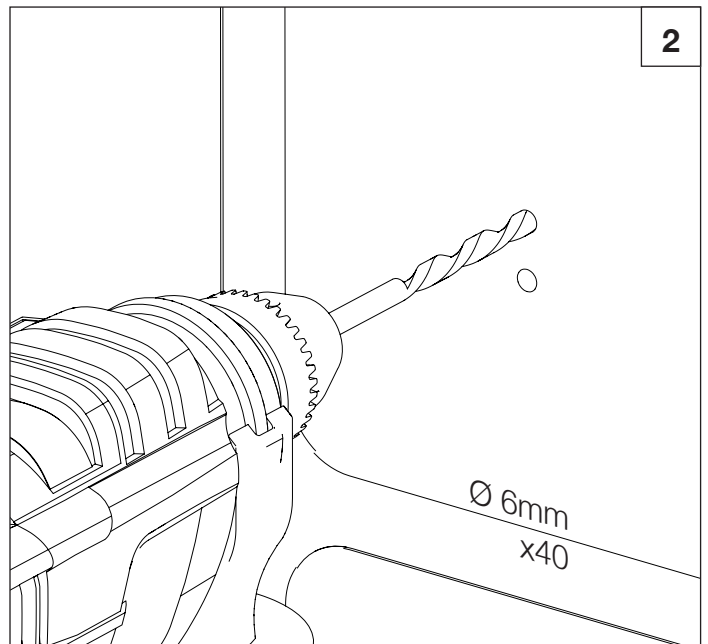

Retro

Innovation since 1935

6220.11.57

Porte-brosse
Borstelhouder
Brush holder

RA0.V01