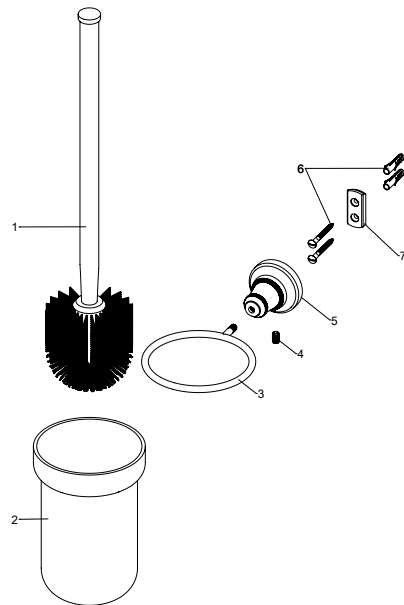

Retro

Innovation since 1935

6220.11.57

Porte-brosse
Borstelhouder
Brush holder

RA0.V01