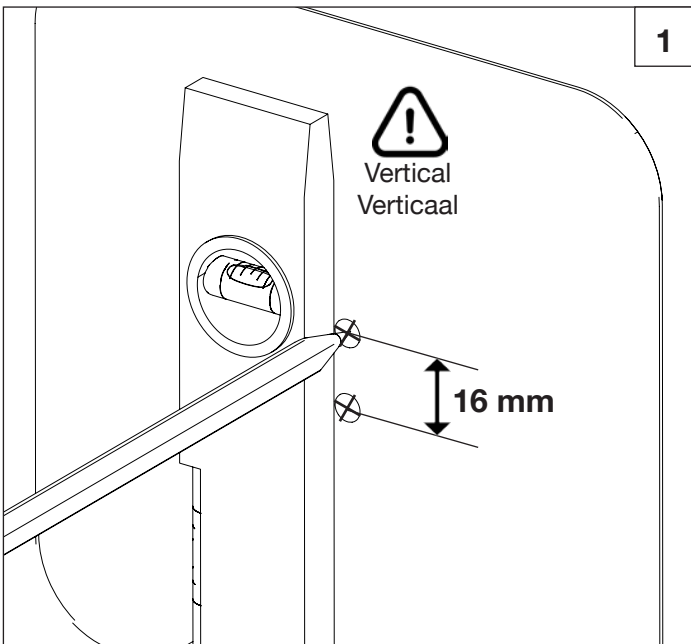

Retro

Innovation since 1935

6220.11.57

Porte-brosse
Borstelhouder
Brush holder

RA0.V01